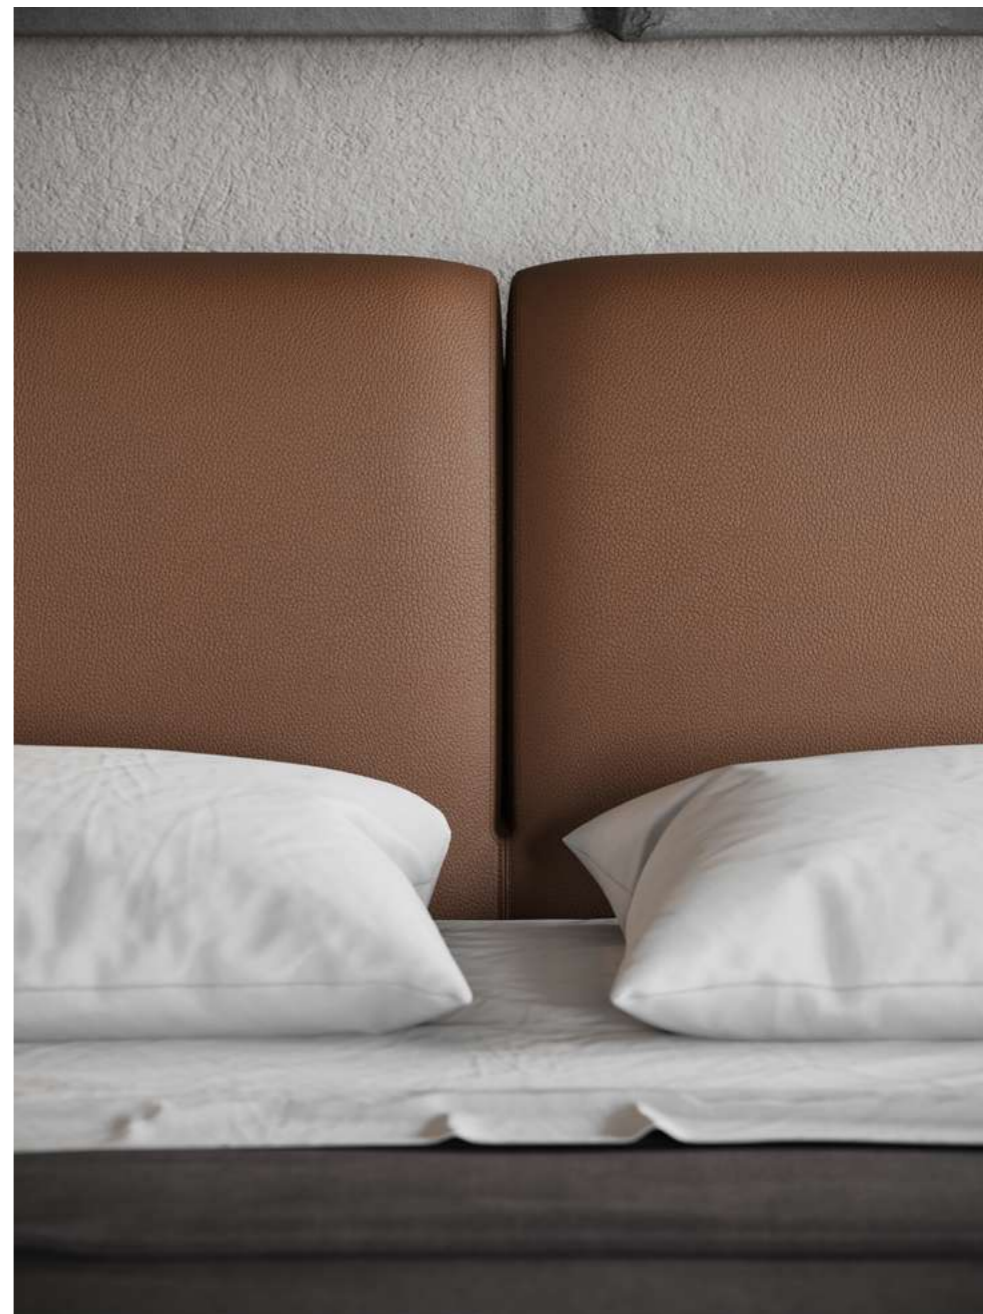

ECHO BED IN BERGEN TOFFEE FABRIC.

MANO SIDE TABLE IN ALBANY TERRA NATURAL LEATHER AND BLACK LACQUER.

INSIDE SIDE TABLE TALL WOOD IN NATURAL OAK WOOD VENEER AND BLACK TEXTURIZED METAL.

JERMAIN CHAIR METAL IN ASPEN CHESTNUT AND BLACK MATTE METAL.