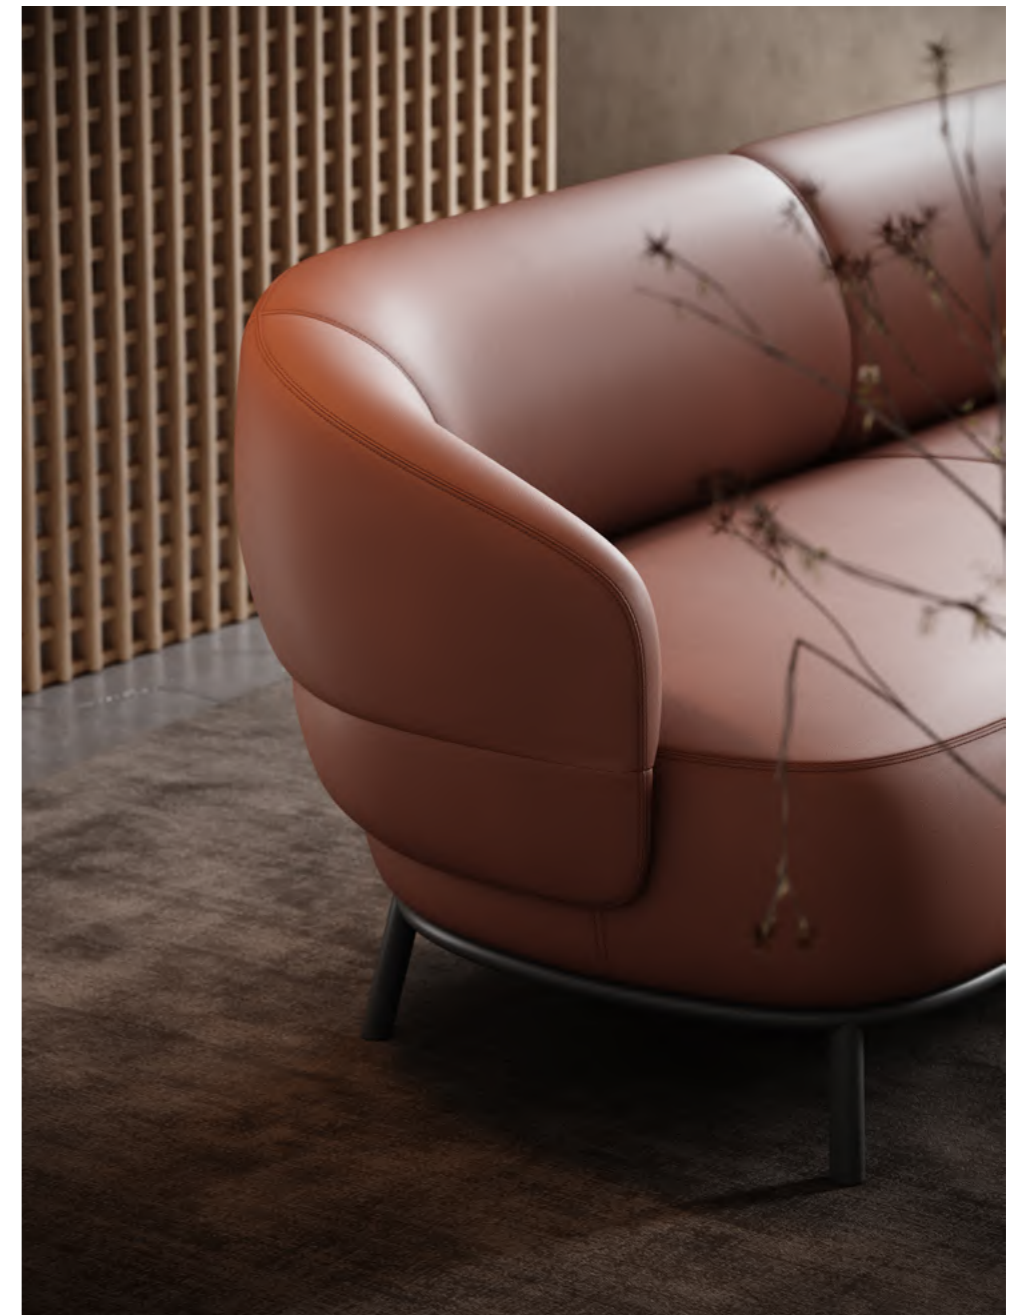

JULIET ARMCHAIR IN COLUMBIA MOUSE FABRIC AND ONYX POLISHED METAL.