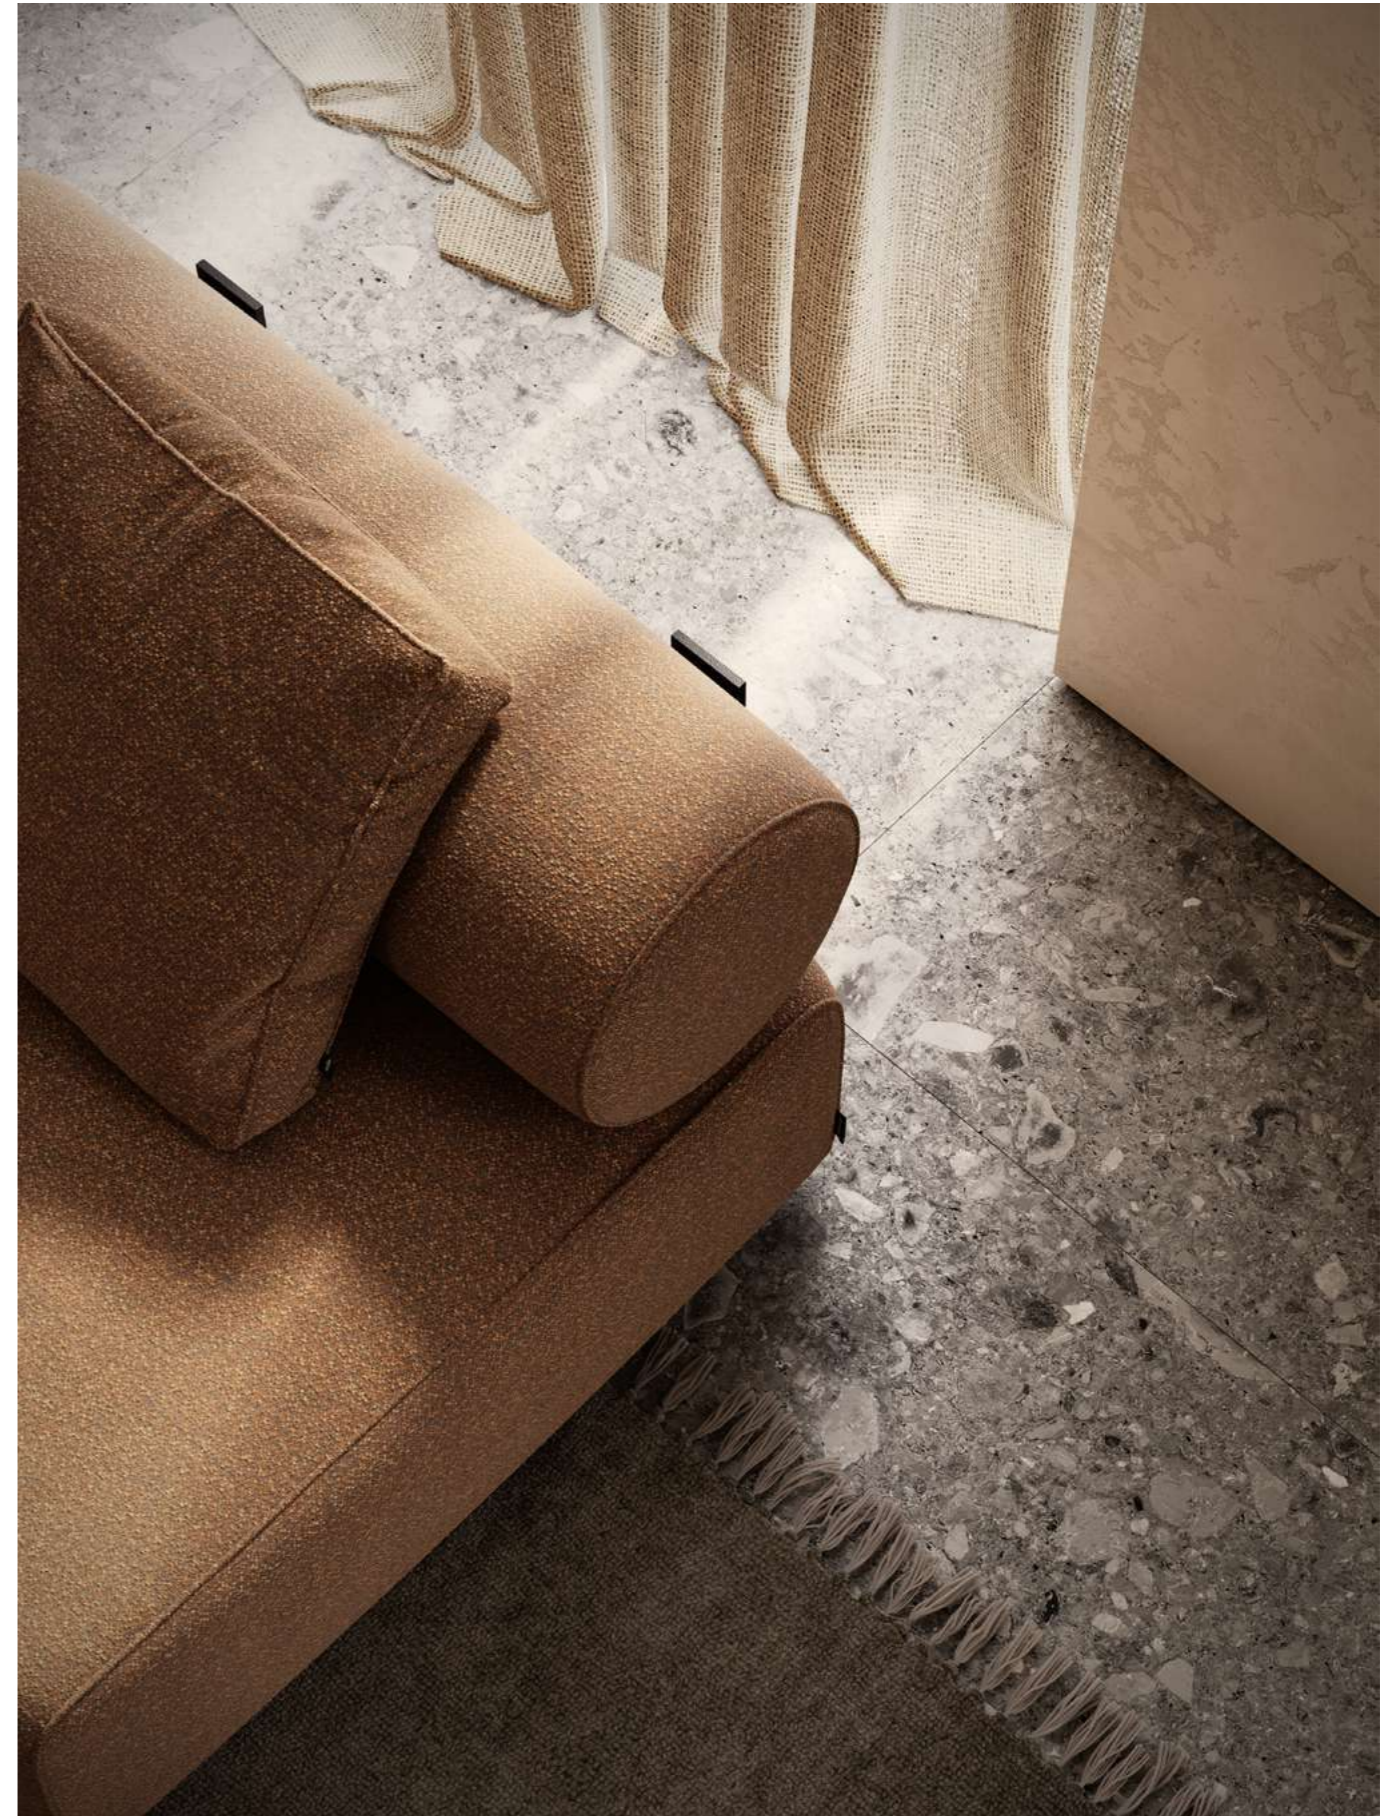

SHINTO MODULAR SOFA (COMPOSITION 1) IN PROVENCE BRICK FABRIC, BLACK TEXTURIZED METAL AND GOLD BRUSHED METAL