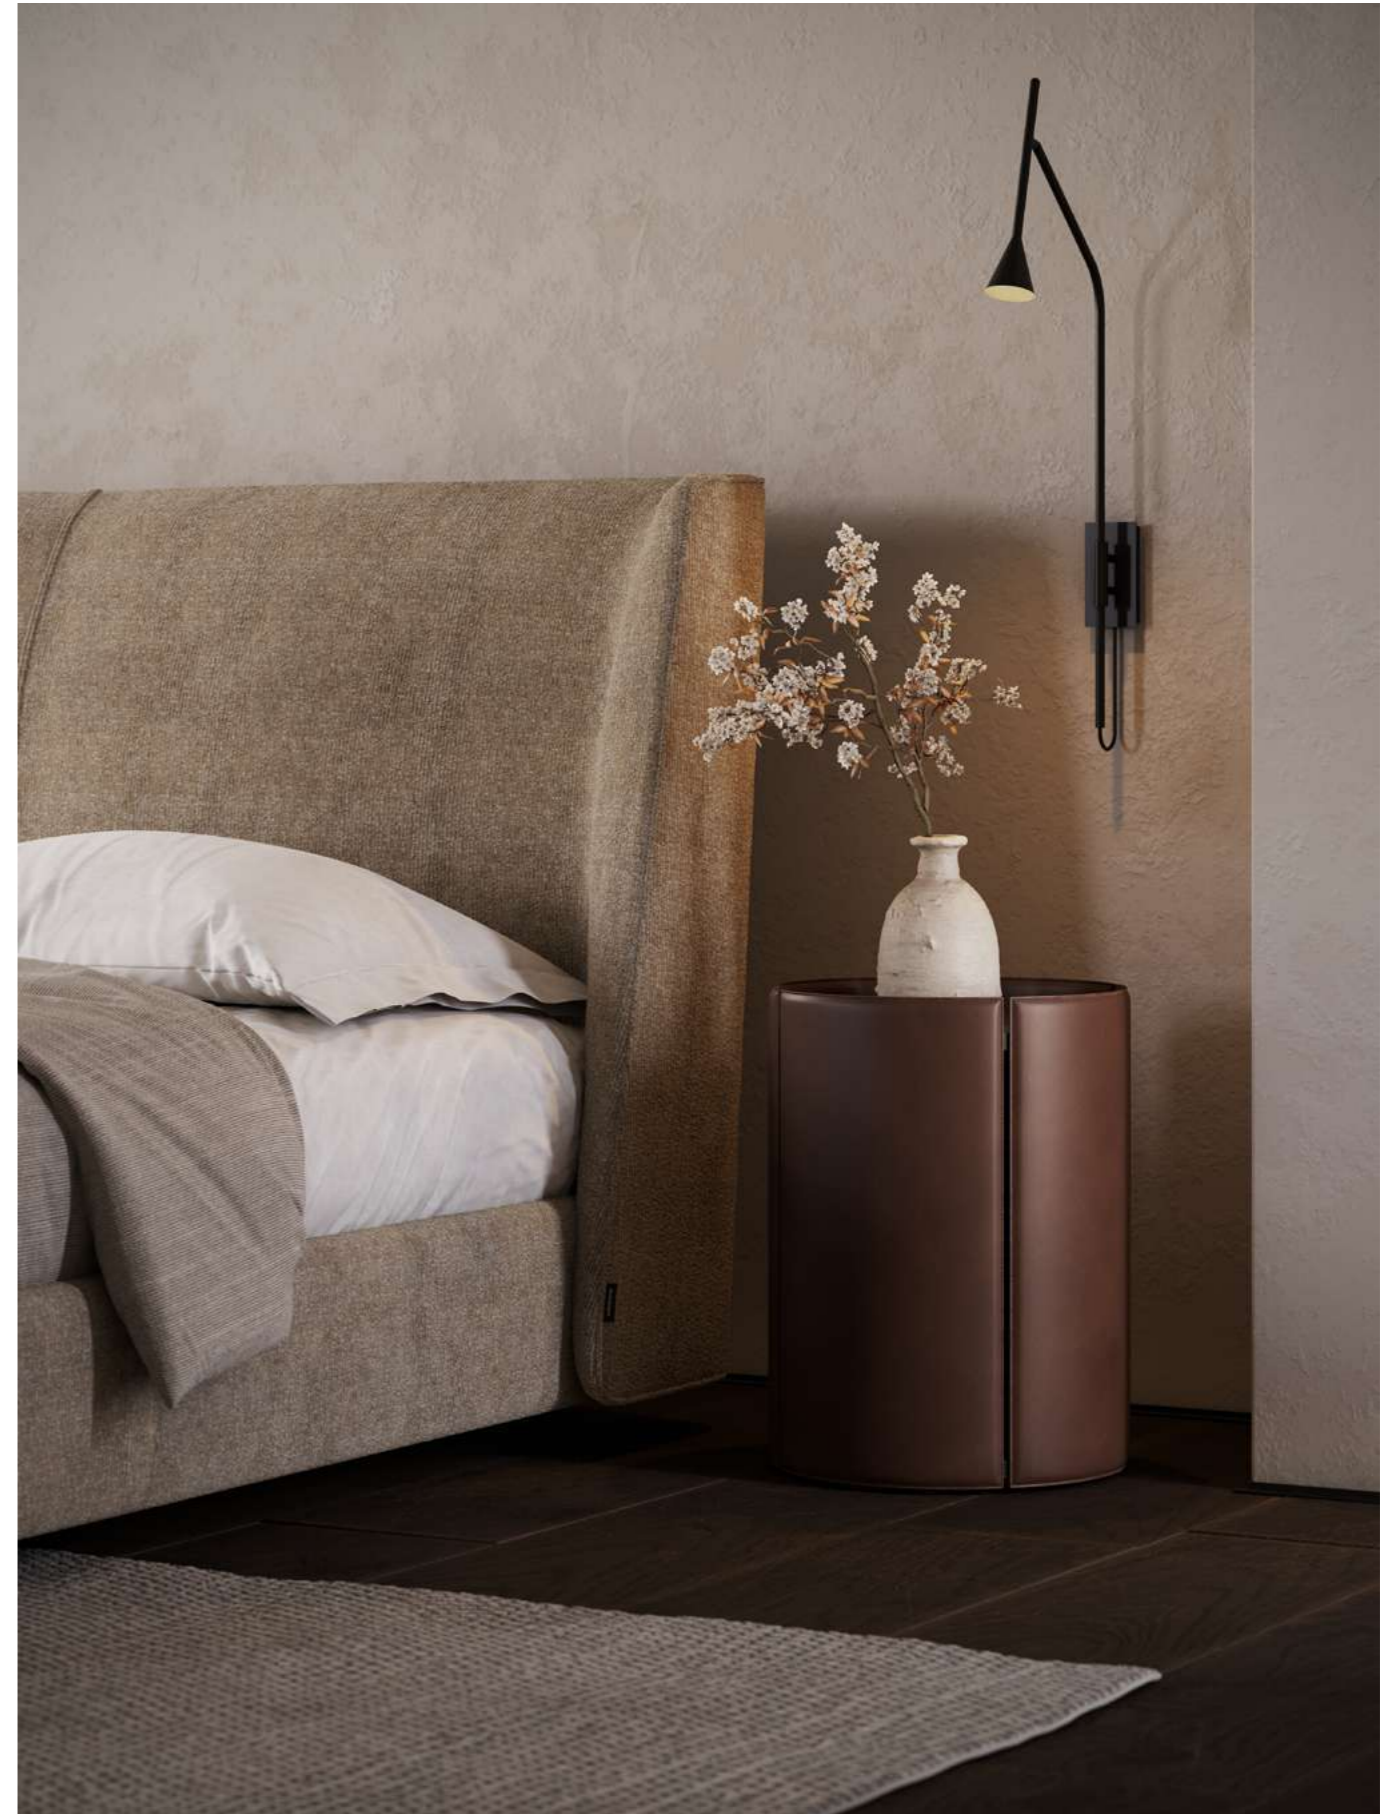

MANO SIDE TABLE IN ALBANY TERRA NATURAL LEATHER AND BLACK LACQUER.