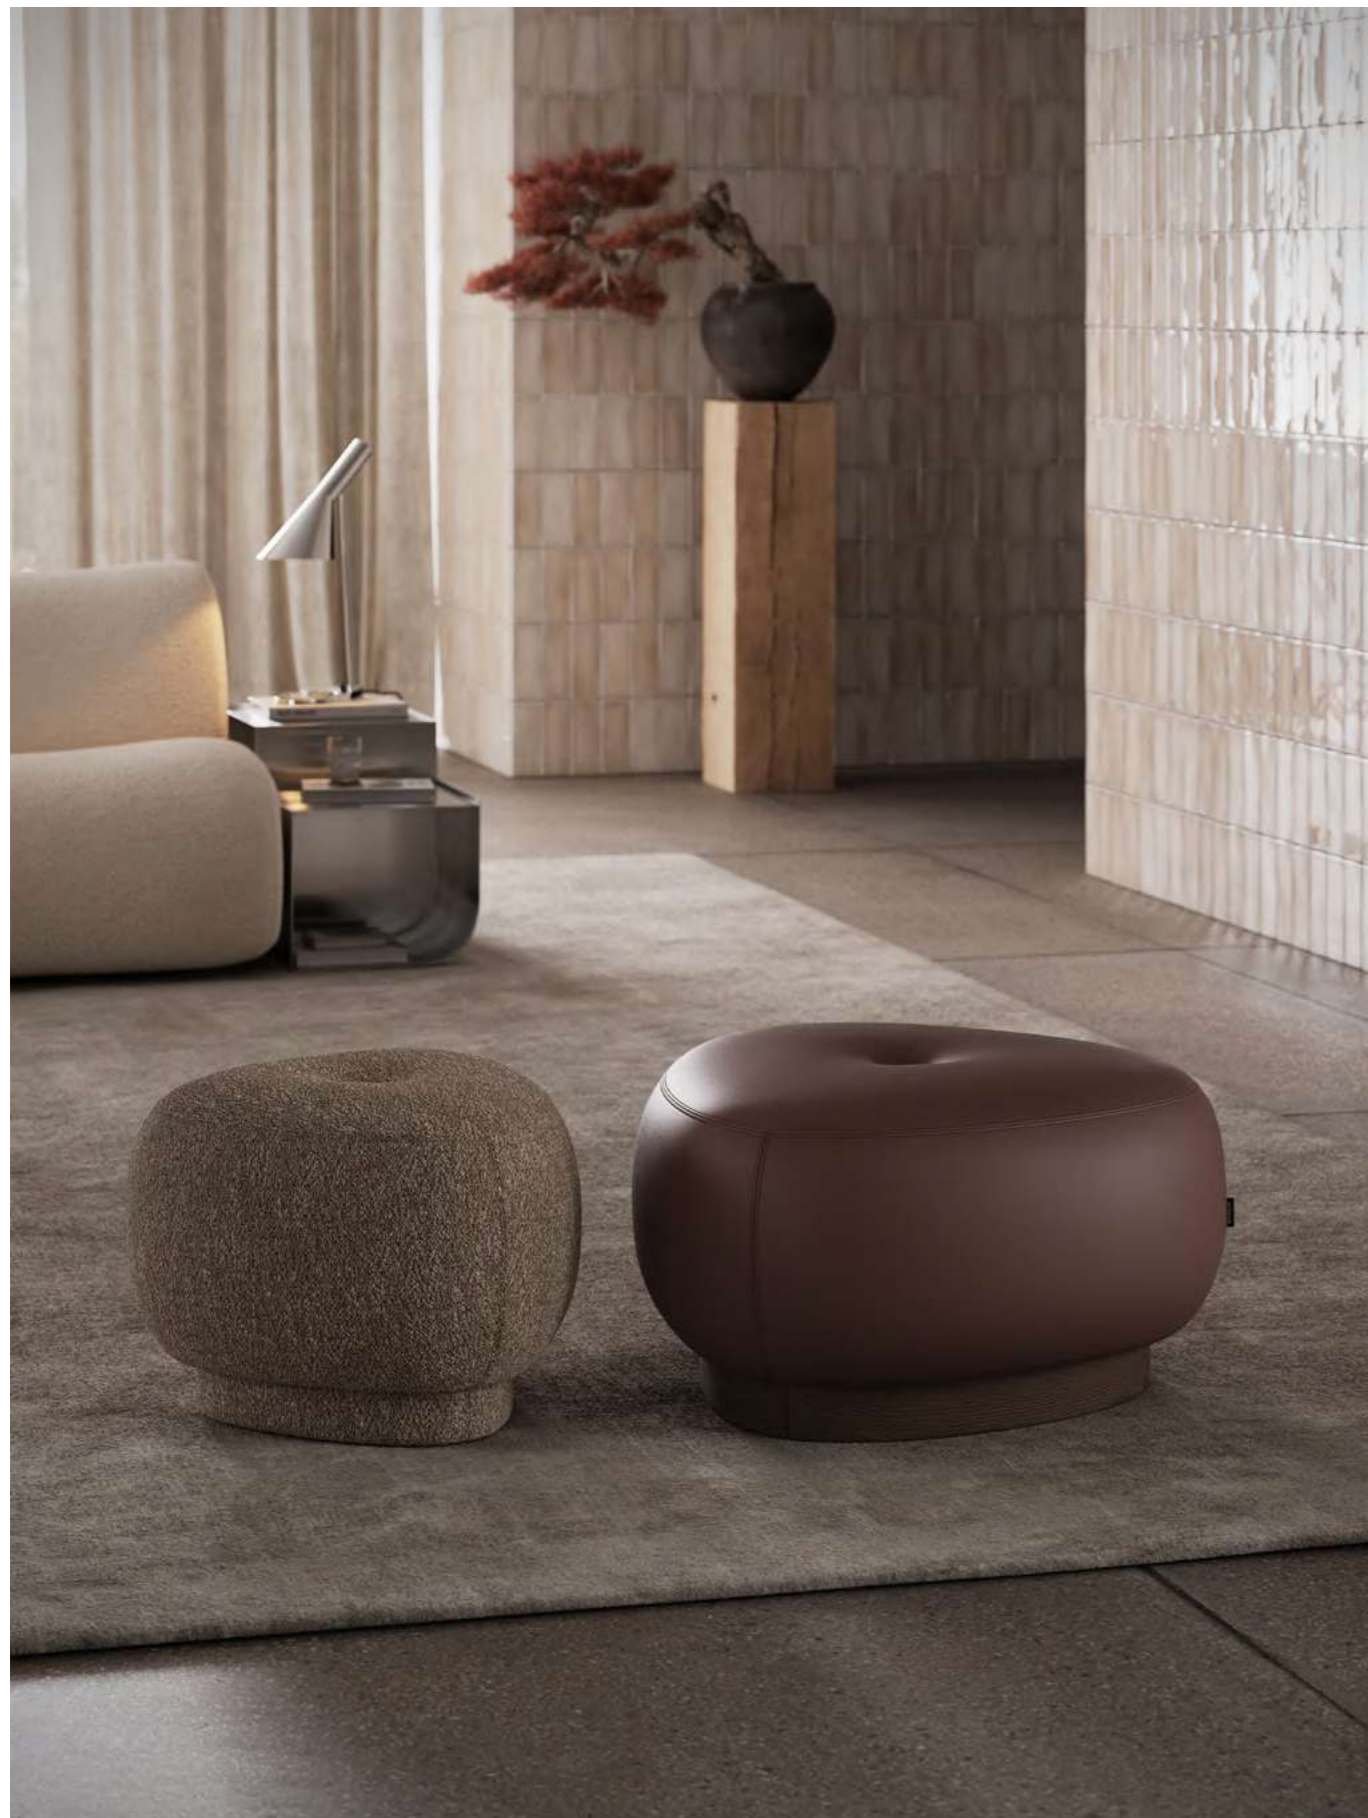

JULES POUF M IN TORNE LIGHT BROWN SYNTHETIC LEATHER AND TABAC ASH WOOD STAIN.