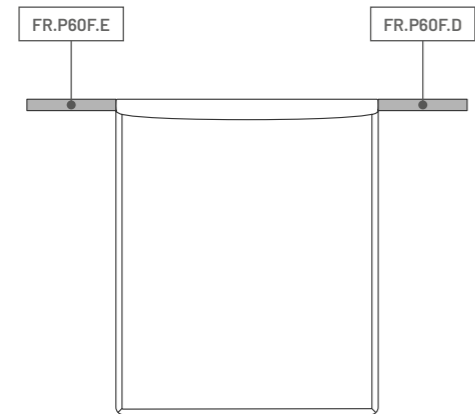

COMPOSITION 2

DIMENSIONS	WIDTH	DEPTH	HEIGHT
TOTAL	2970	2185	1155
FR.P60F.E	600	70	1140
FRANCIS BED - 2.0M X 1.6M MATTRESS	1770	2185	1155
FR.P60F.D	600	70	1140

PAGES: 182-185

THE DIMENSIONS ARE SHOWN IN MM. THE TECHNICAL ASPECTS OF THE PIECES MAY BE CHANGED WITHOUT PRIOR NOTICE. FOR MORE DETAILED AND UPDATED INFORMATION, PLEASE DOWNLOAD THE PRODUCT'S TECHNICAL SHEET ON THE WEBSITE.