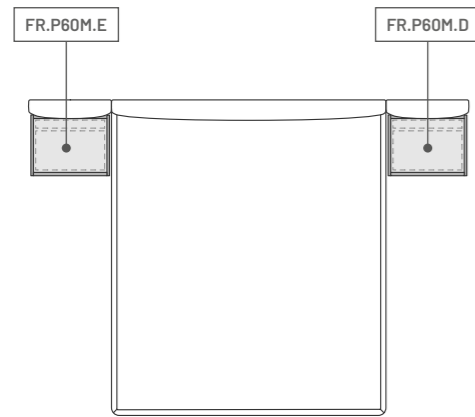

TECHNICAL INFORMATION

INDOOR COLLECTION

FRANCIS

MODULAR BED 2026

COMPOSITION 1

DIMENSIONS	WIDTH	DEPTH	HEIGHT
TOTAL	2970	2185	1155
FR.P60M.E	600	565	1155
FRANCIS BED - 2.0M X 1.6M MATTRESS	1770	2185	1155
FR.P60M.D	600	565	1155

PAGES: 178-181, 186-189