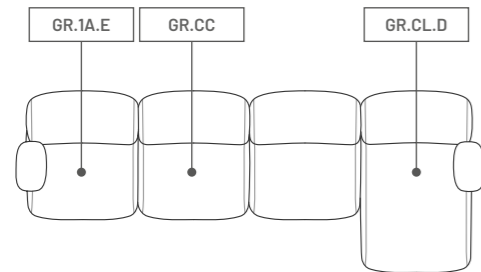

COMPOSITION 1

DIMENSIONS	WIDTH	DEPTH	HEIGHT
TOTAL	2170	1050	780
GR.1A.E	970	1050	780
GR.CC	870	1050	780

PAGES: 16-19

COMPOSITION 2

DIMENSIONS	WIDTH	DEPTH	HEIGHT
TOTAL	3680	1590	780
GR.1A.E	970	1050	780
GR.CC	870	1050	780
GR.CL.D	970	1590	780

PAGES: 46-47