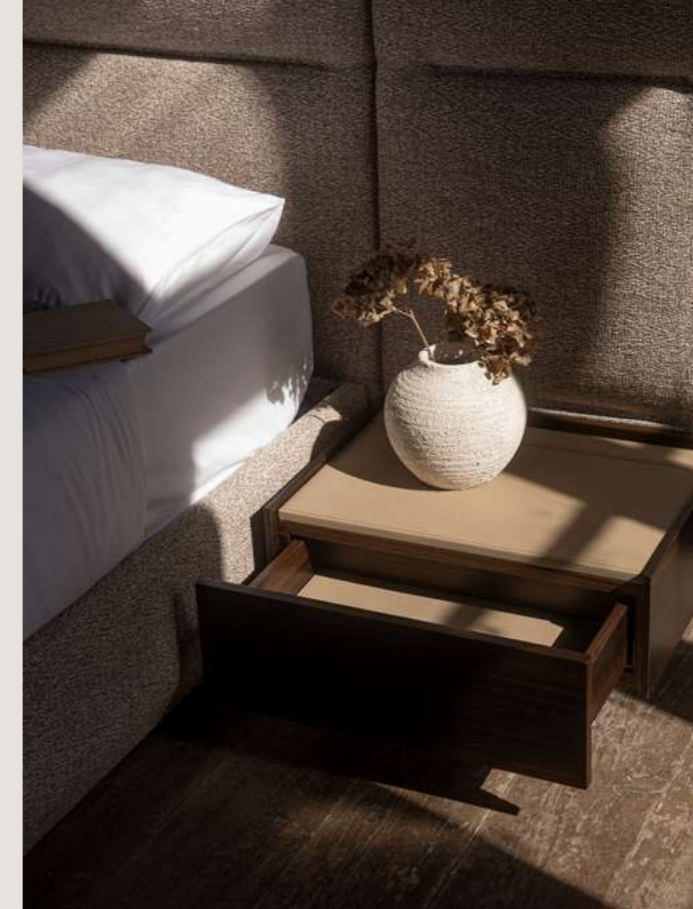

DESIGNER'S CHOICE

The upholstered details, including the horizontal pull effect add a touch of sophistication.

Versatility defines the Francis Modular Bed. With three types of extension panels—upholstered and wood veneer—available in two different sizes, this piece easily adapts to various configurations and spaces. The upholstered details, including the horizontal pull effect on both the bed and panels, add a touch of sophistication. The bed base comes with a lift-up storage option for extra functionality, while the integrated bedside table discreetly accommodates built-in lighting and charging connections.