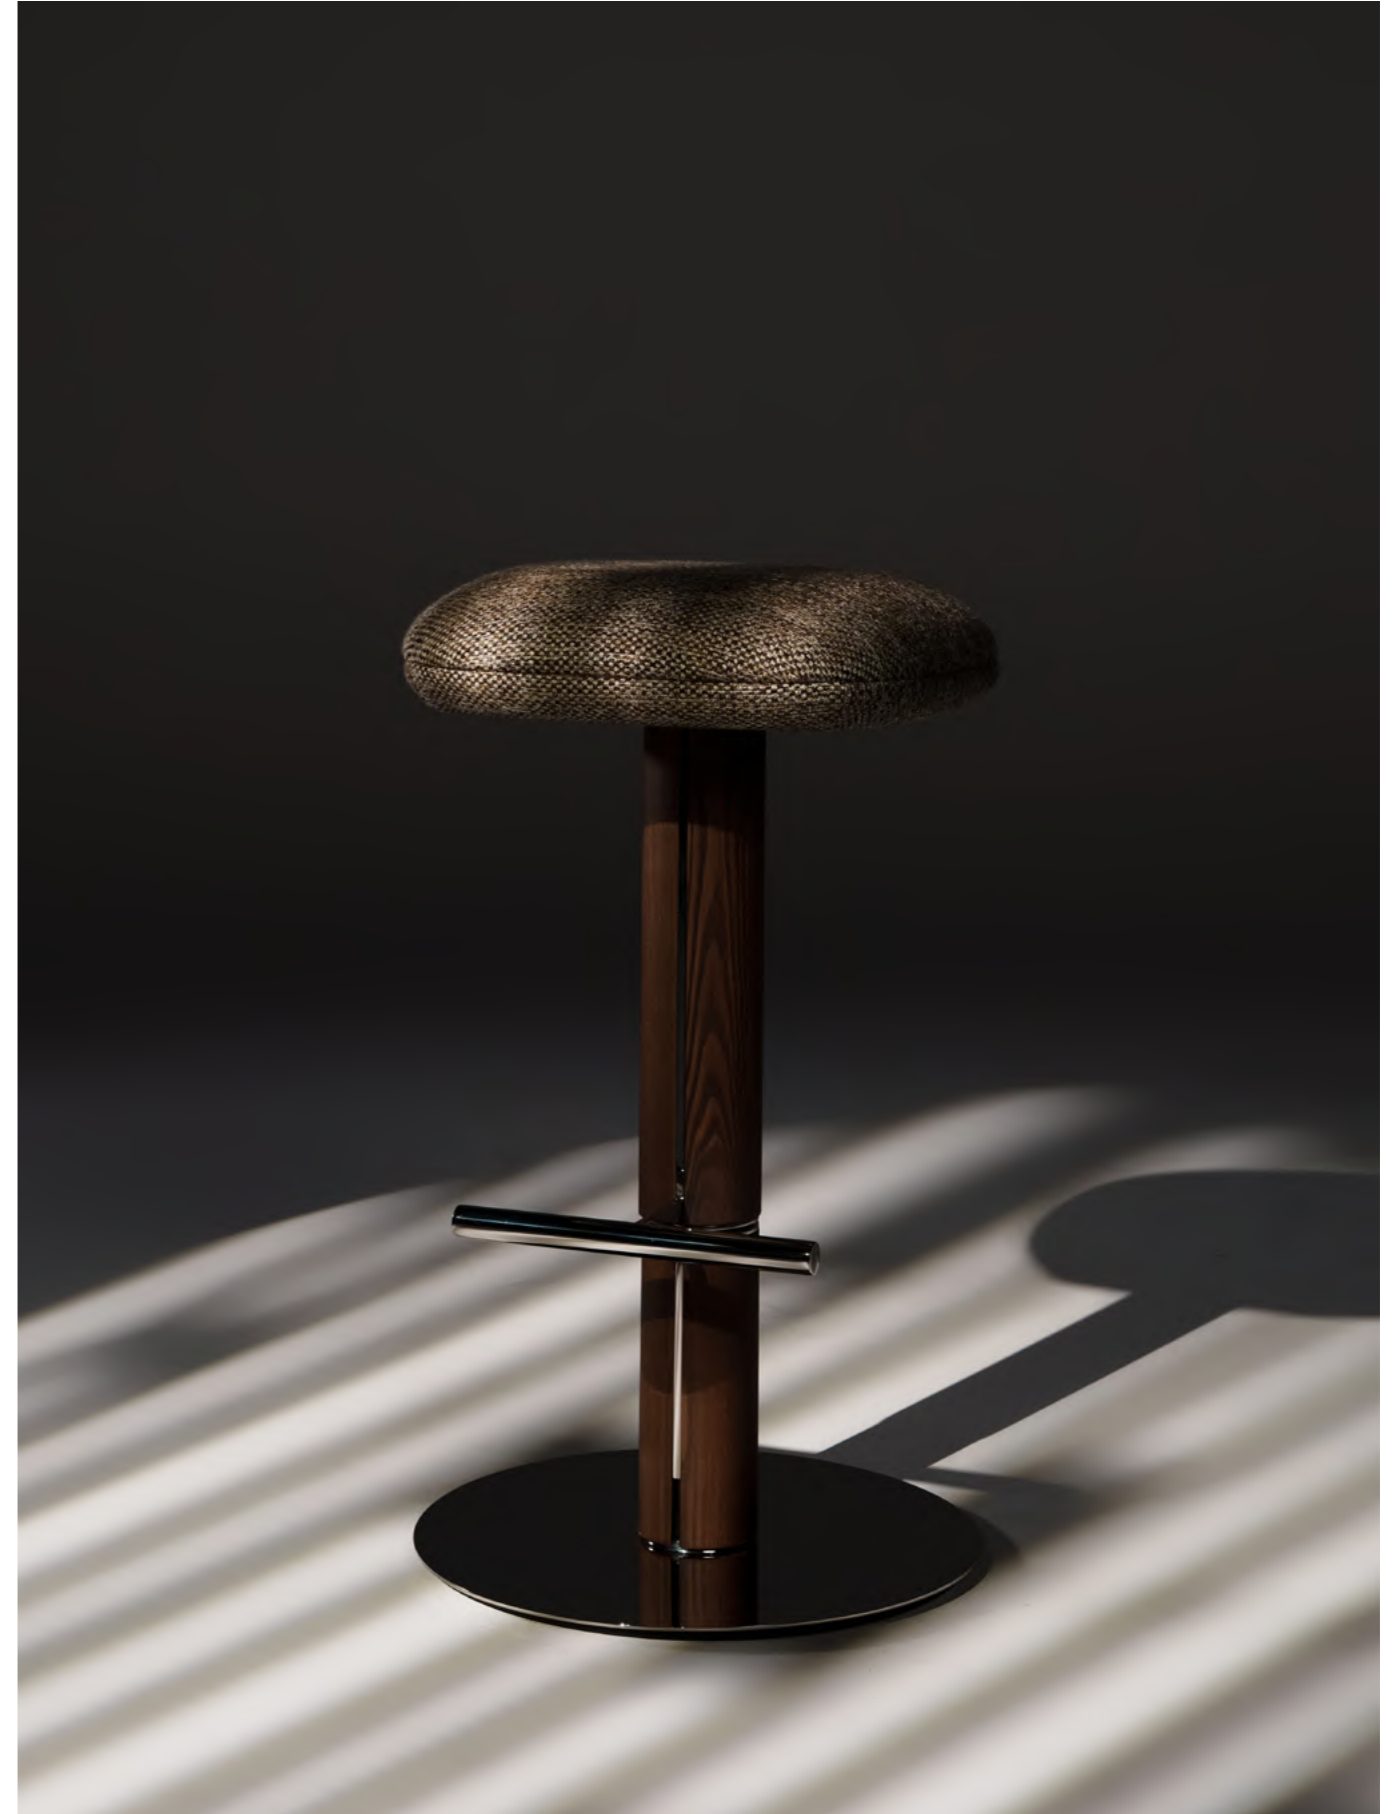

HIRO BAR CHAIR WOOD IN HUDSON CAPPUCCINO FABRIC, MOCHA ASH WOOD STAIN AND SILVER POLISHED METAL.