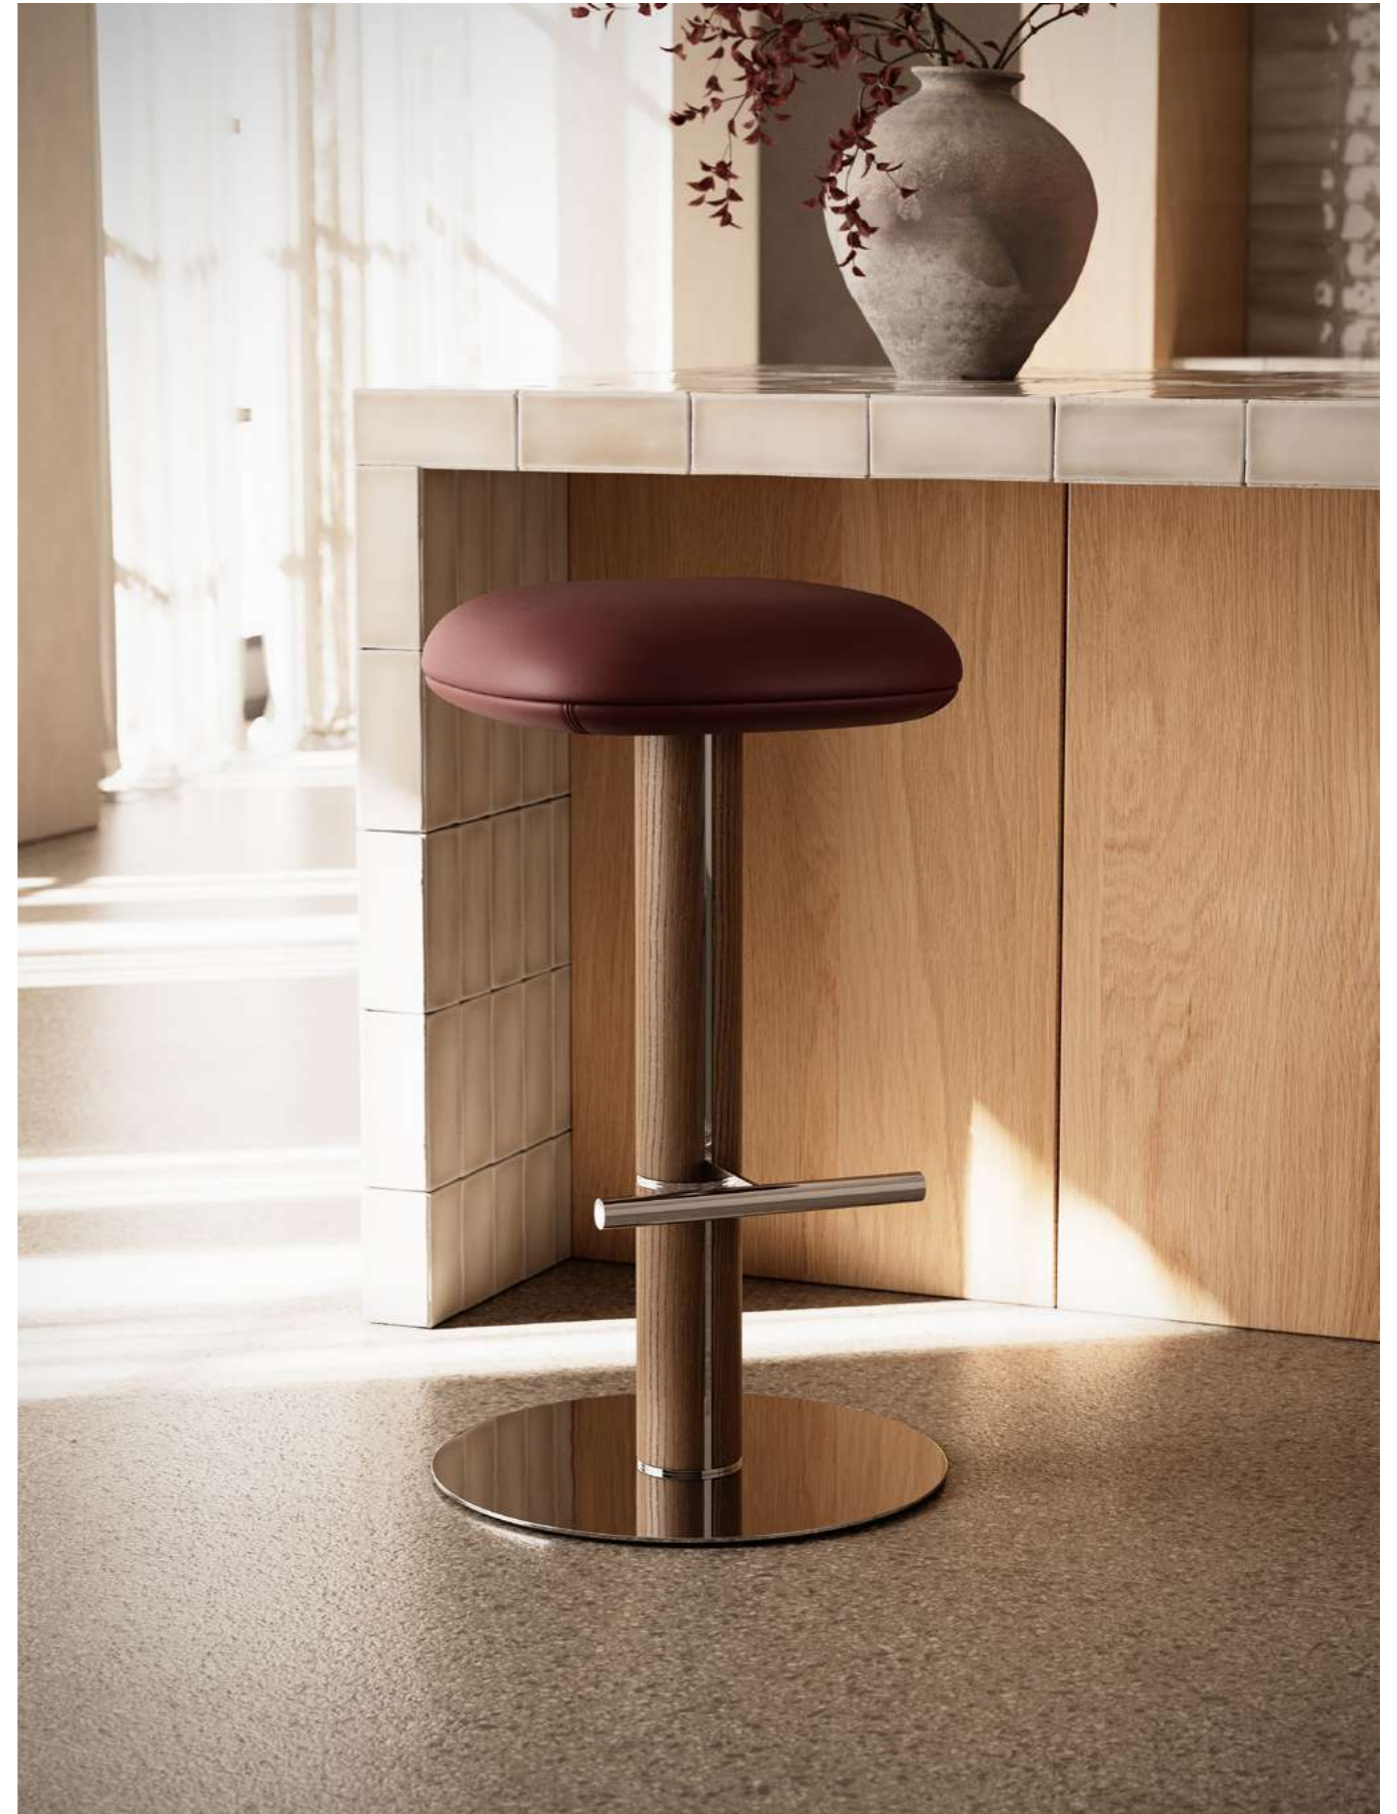

INDOOR COLLECTION

HIRO BAR & COUNTER CHAIR

IT'S CAREFULLY ENGINEERED FRAME HIGHLIGHTS PRECISION CRAFTSMANSHIP

HIRO

The Hiro Bar Chair features light, minimalist proportions combined with a refined and complex metal structure. Its carefully engineered frame highlights precision craftsmanship while maintaining a clean and contemporary silhouette.

The base structure can be finished in wood or upholstered, offering versatility in material combinations. A swivel system integrated into the base enhances functionality and comfort, making the Hiro Bar Chair ideal for modern bar and kitchen counter settings.