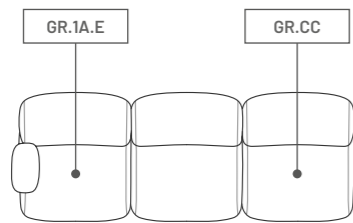

BONDI OUTDOOR COFFEE TABLE IN WHITE TOP AND WHITE TEXTURIZED METAL.

TECHNICAL INFORMATION

TECHNICAL INFORMATION

INDOOR COLLECTION

GIORGIO

MODULAR SOFA 2026

COMPOSITION 1

DIMENSIONS	WIDTH	DEPTH	HEIGHT
TOTAL	2170	1050	780
GR.1A.E	970	1050	780
GR.CC	870	1050	780