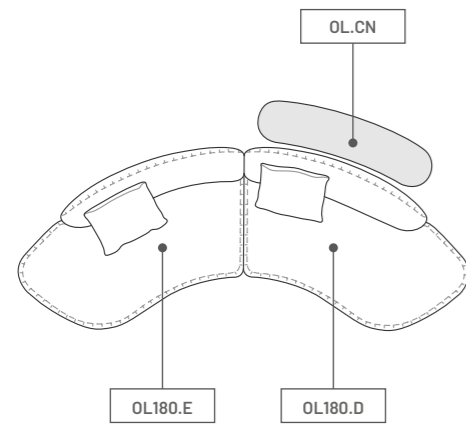

TECHNICAL INFORMATION

INDOOR COLLECTION

OLIVIA

MODULAR SOFA 2024

COMPOSITION I

DIMENSIONS	WIDTH	DEPTH	HEIGHT
TOTAL	3200	1570	750
OL180.E	1810	990	750
OL180.D	1810	990	750
OL.CN	1300	360	650

PAGES: 126-129