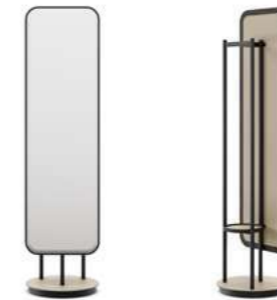

TECHNICAL INFORMATION

OLIVIA

CONSOLE TABLE 2025

DIMENSIONS	WIDTH	DEPTH	HEIGHT
OLIVIA CONSOLE TABLE - OL.CN	1300	360	650

ELISE

MIRROR 2026

DIMENSIONS	WIDTH	DEPTH	HEIGHT
ELISE MIRROR	500	500	1790

CLEO

MIRROR 2019

DIMENSIONS	WIDTH	DEPTH	HEIGHT
CLEO MIRROR S	620	170	1520
CLEO MIRROR L	620	170	1920

THE DIMENSIONS ARE SHOWN IN MM. THE TECHNICAL ASPECTS OF THE PIECES MAY BE CHANGED WITHOUT PRIOR NOTICE.
FOR MORE DETAILED AND UPDATED INFORMATION, PLEASE DOWNLOAD THE PRODUCT'S TECHNICAL SHEET ON THE WEBSITE.