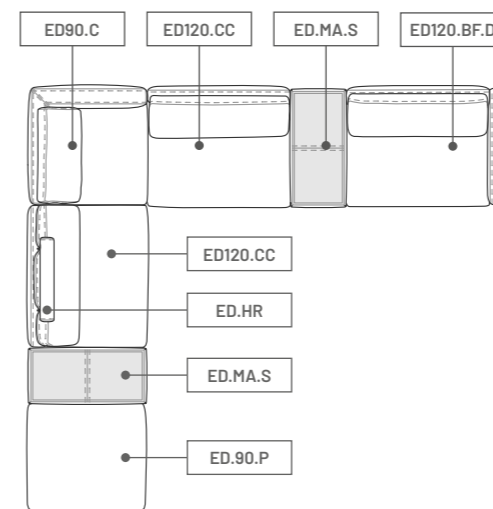

COMPOSITION 2

DIMENSIONS	WIDTH	DEPTH	HEIGHT
TOTAL	3960	3610	970
ED120.BF.D	1330	980	850
ED.MA.S	450	980	360
ED120.CC	1200	980	850
ED90.C	980	980	850
ED.90.P	980	980	390
ED.HR	700	140	550

PAGES: 138-141

THE DIMENSIONS ARE SHOWN IN MM. THE TECHNICAL ASPECTS OF THE PIECES MAY BE CHANGED WITHOUT PRIOR NOTICE. FOR MORE DETAILED AND UPDATED INFORMATION, PLEASE DOWNLOAD THE PRODUCT'S TECHNICAL SHEET ON THE WEBSITE.