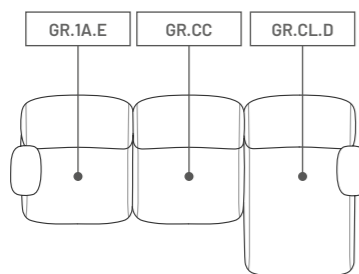

COMPOSITION 3

DIMENSIONS	WIDTH	DEPTH	HEIGHT
TOTAL	2810	1590	780
GR.1A.E	970	1050	780
GR.CC	870	1050	780
GR.CL.D	970	1590	780

PAGES: 10-15

THE DIMENSIONS ARE SHOWN IN MM. THE TECHNICAL ASPECTS OF THE PIECES MAY BE CHANGED WITHOUT PRIOR NOTICE. FOR MORE DETAILED AND UPDATED INFORMATION, PLEASE DOWNLOAD THE PRODUCT'S TECHNICAL SHEET ON THE WEBSITE.

TECHNICAL INFORMATION

INDOOR COLLECTION