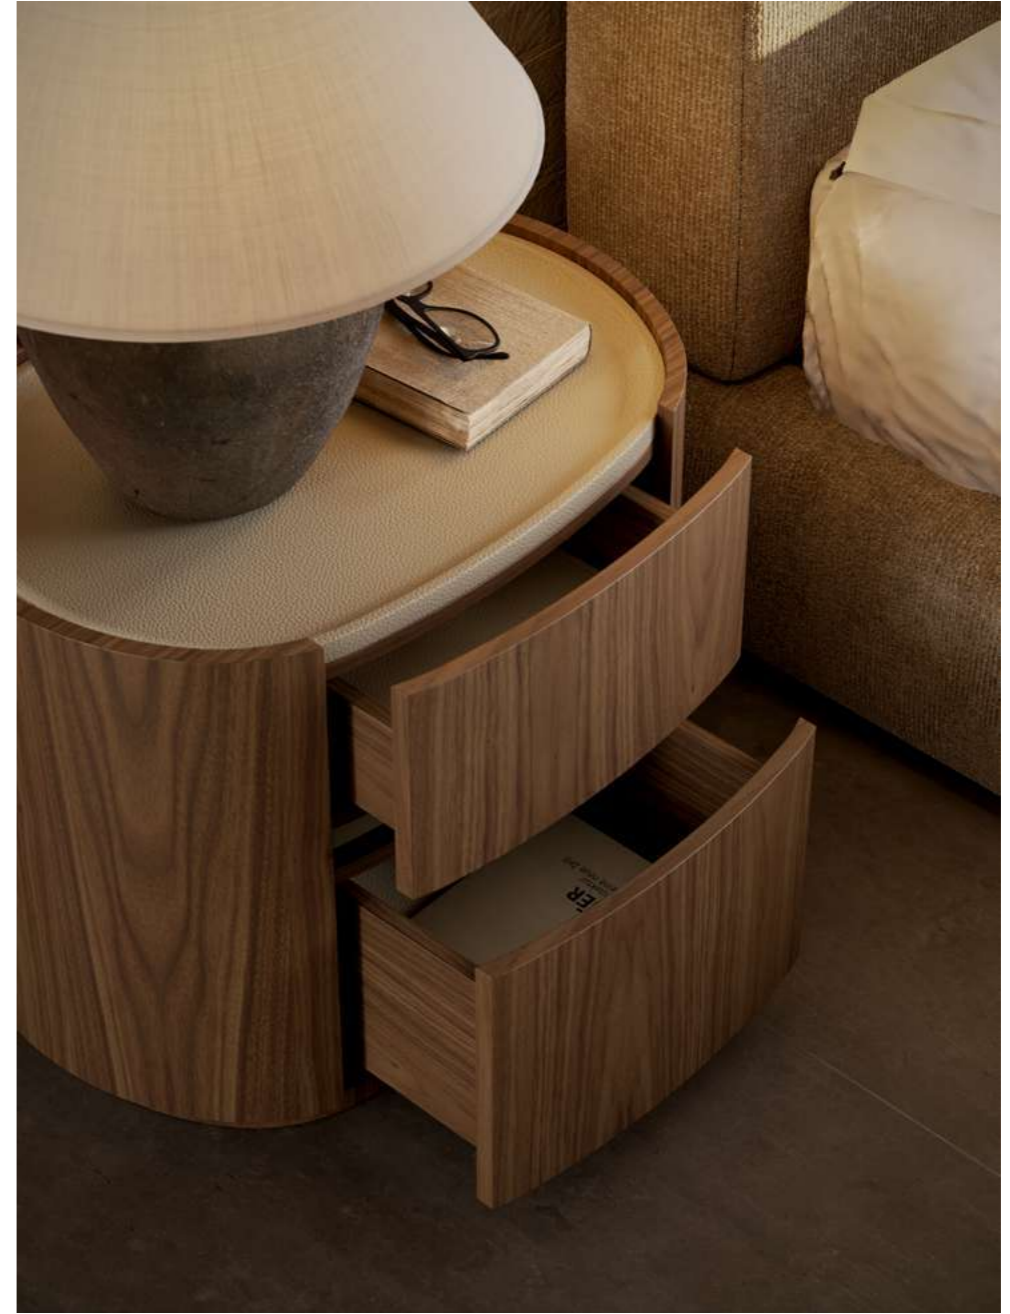

ADELINE BEDSIDE TABLE 2 DRAWERS IN NATURAL WALNUT WOOD VENEER AND RUPERT ALMOND SYNTHETIC LEATHER.