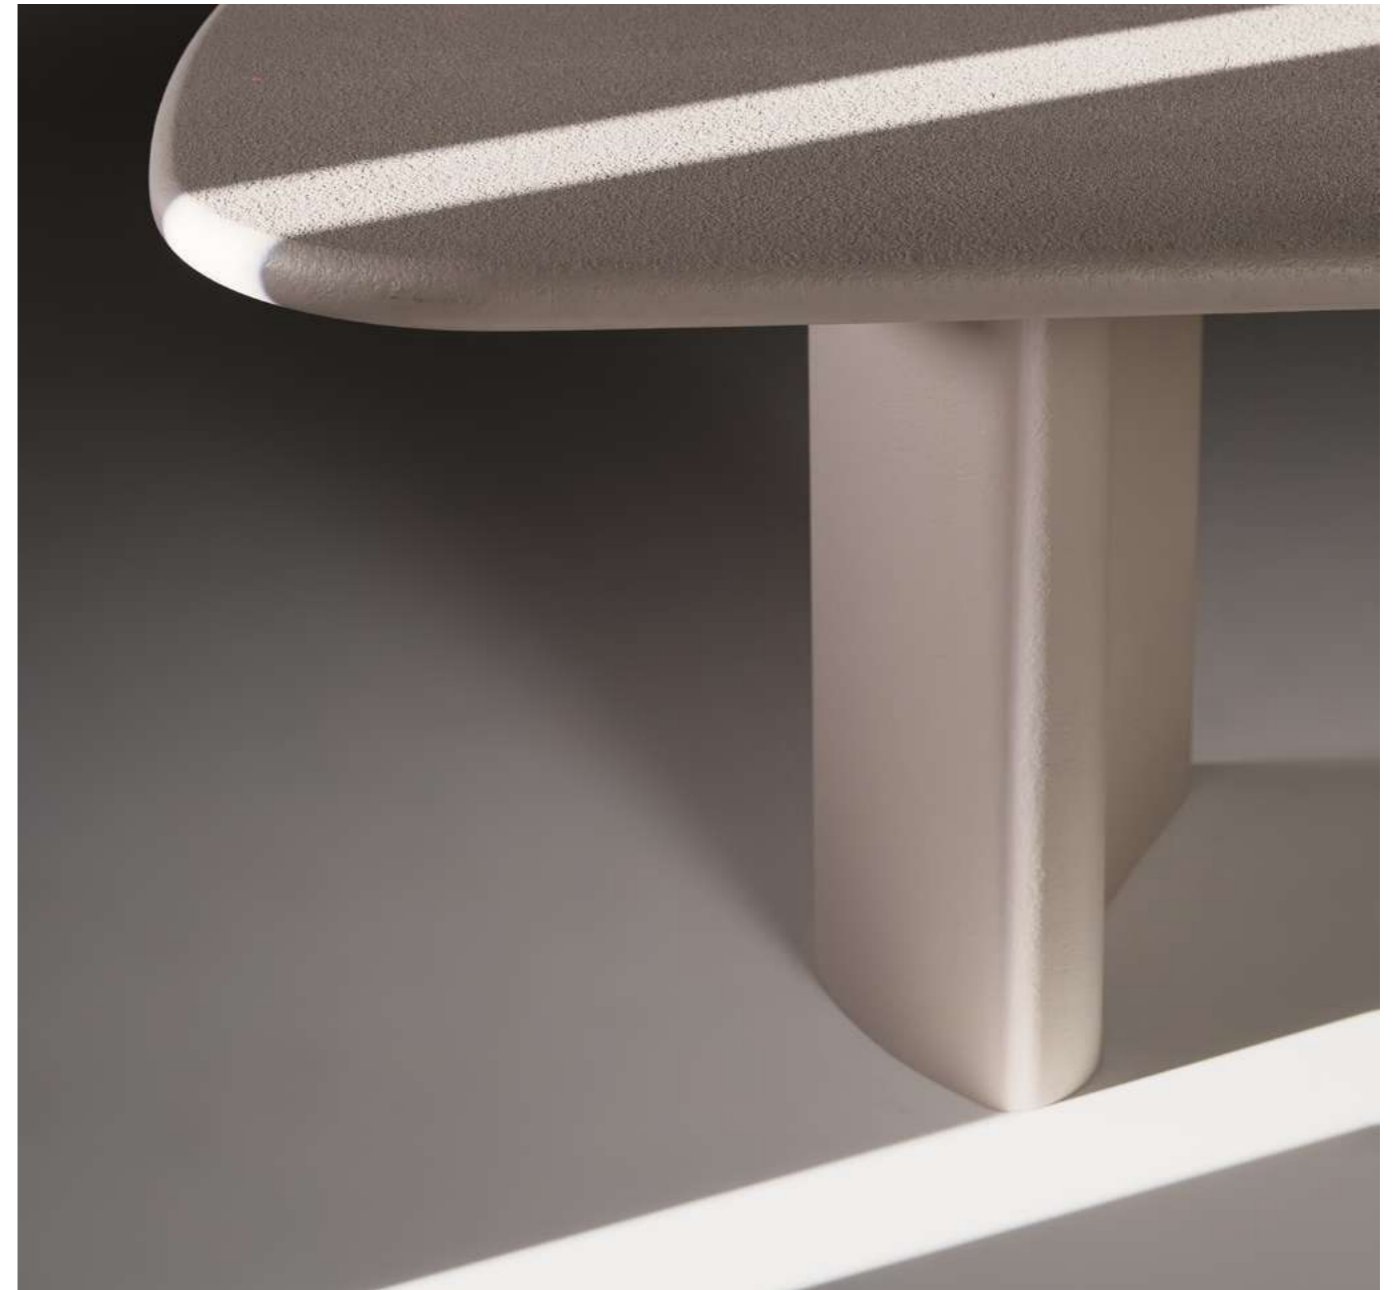

DEFINED BY SINUOUS, ORGANIC SHAPES

The Elodie Dining Table is a quiet luxury piece defined by sinuous, organic shapes that blur the line between furniture and sculpture. Its fluid tabletop and sculptural wooden legs create a commanding visual identity without compromising on everyday functionality.

Designed as a harmonious balance of artistic expression and practical use, the Elodie serves as a sophisticated centerpiece, bringing character and timeless elegance to any dining space. This piece is available in 3 different sizes.

INDOOR COLLECTION

ELODIE DINING TABLE

ELODIE